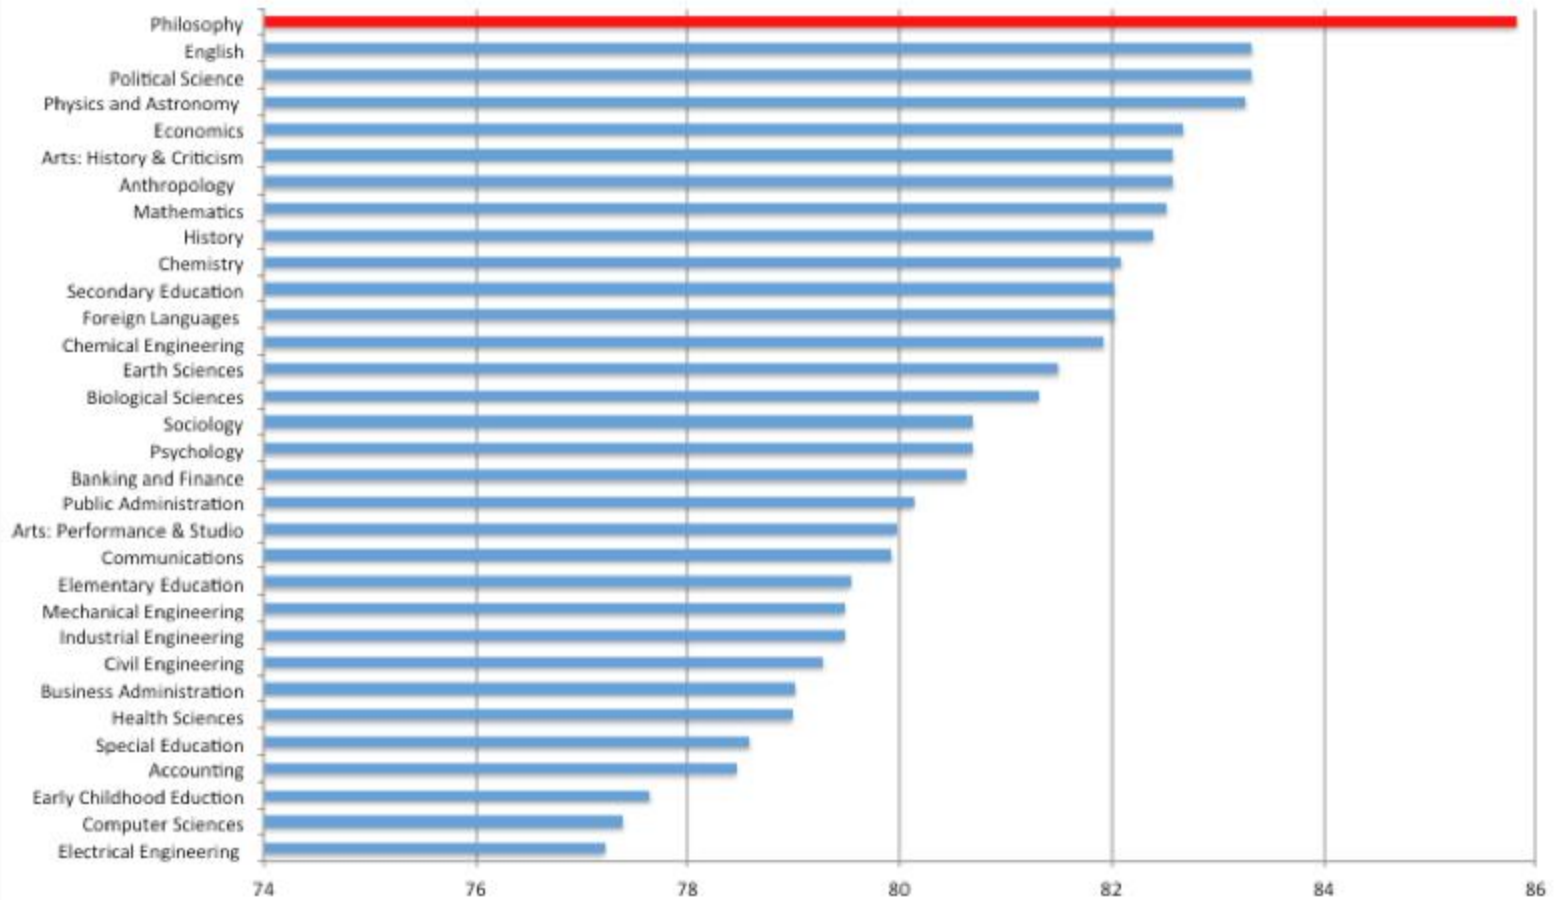

Composite GRE Score

Data ©2014, Educational Testing Service, based on college graduates who tested between August 1, 2011 - April 30, 2014.

Chart ©2015, philosophy@uno.edu.